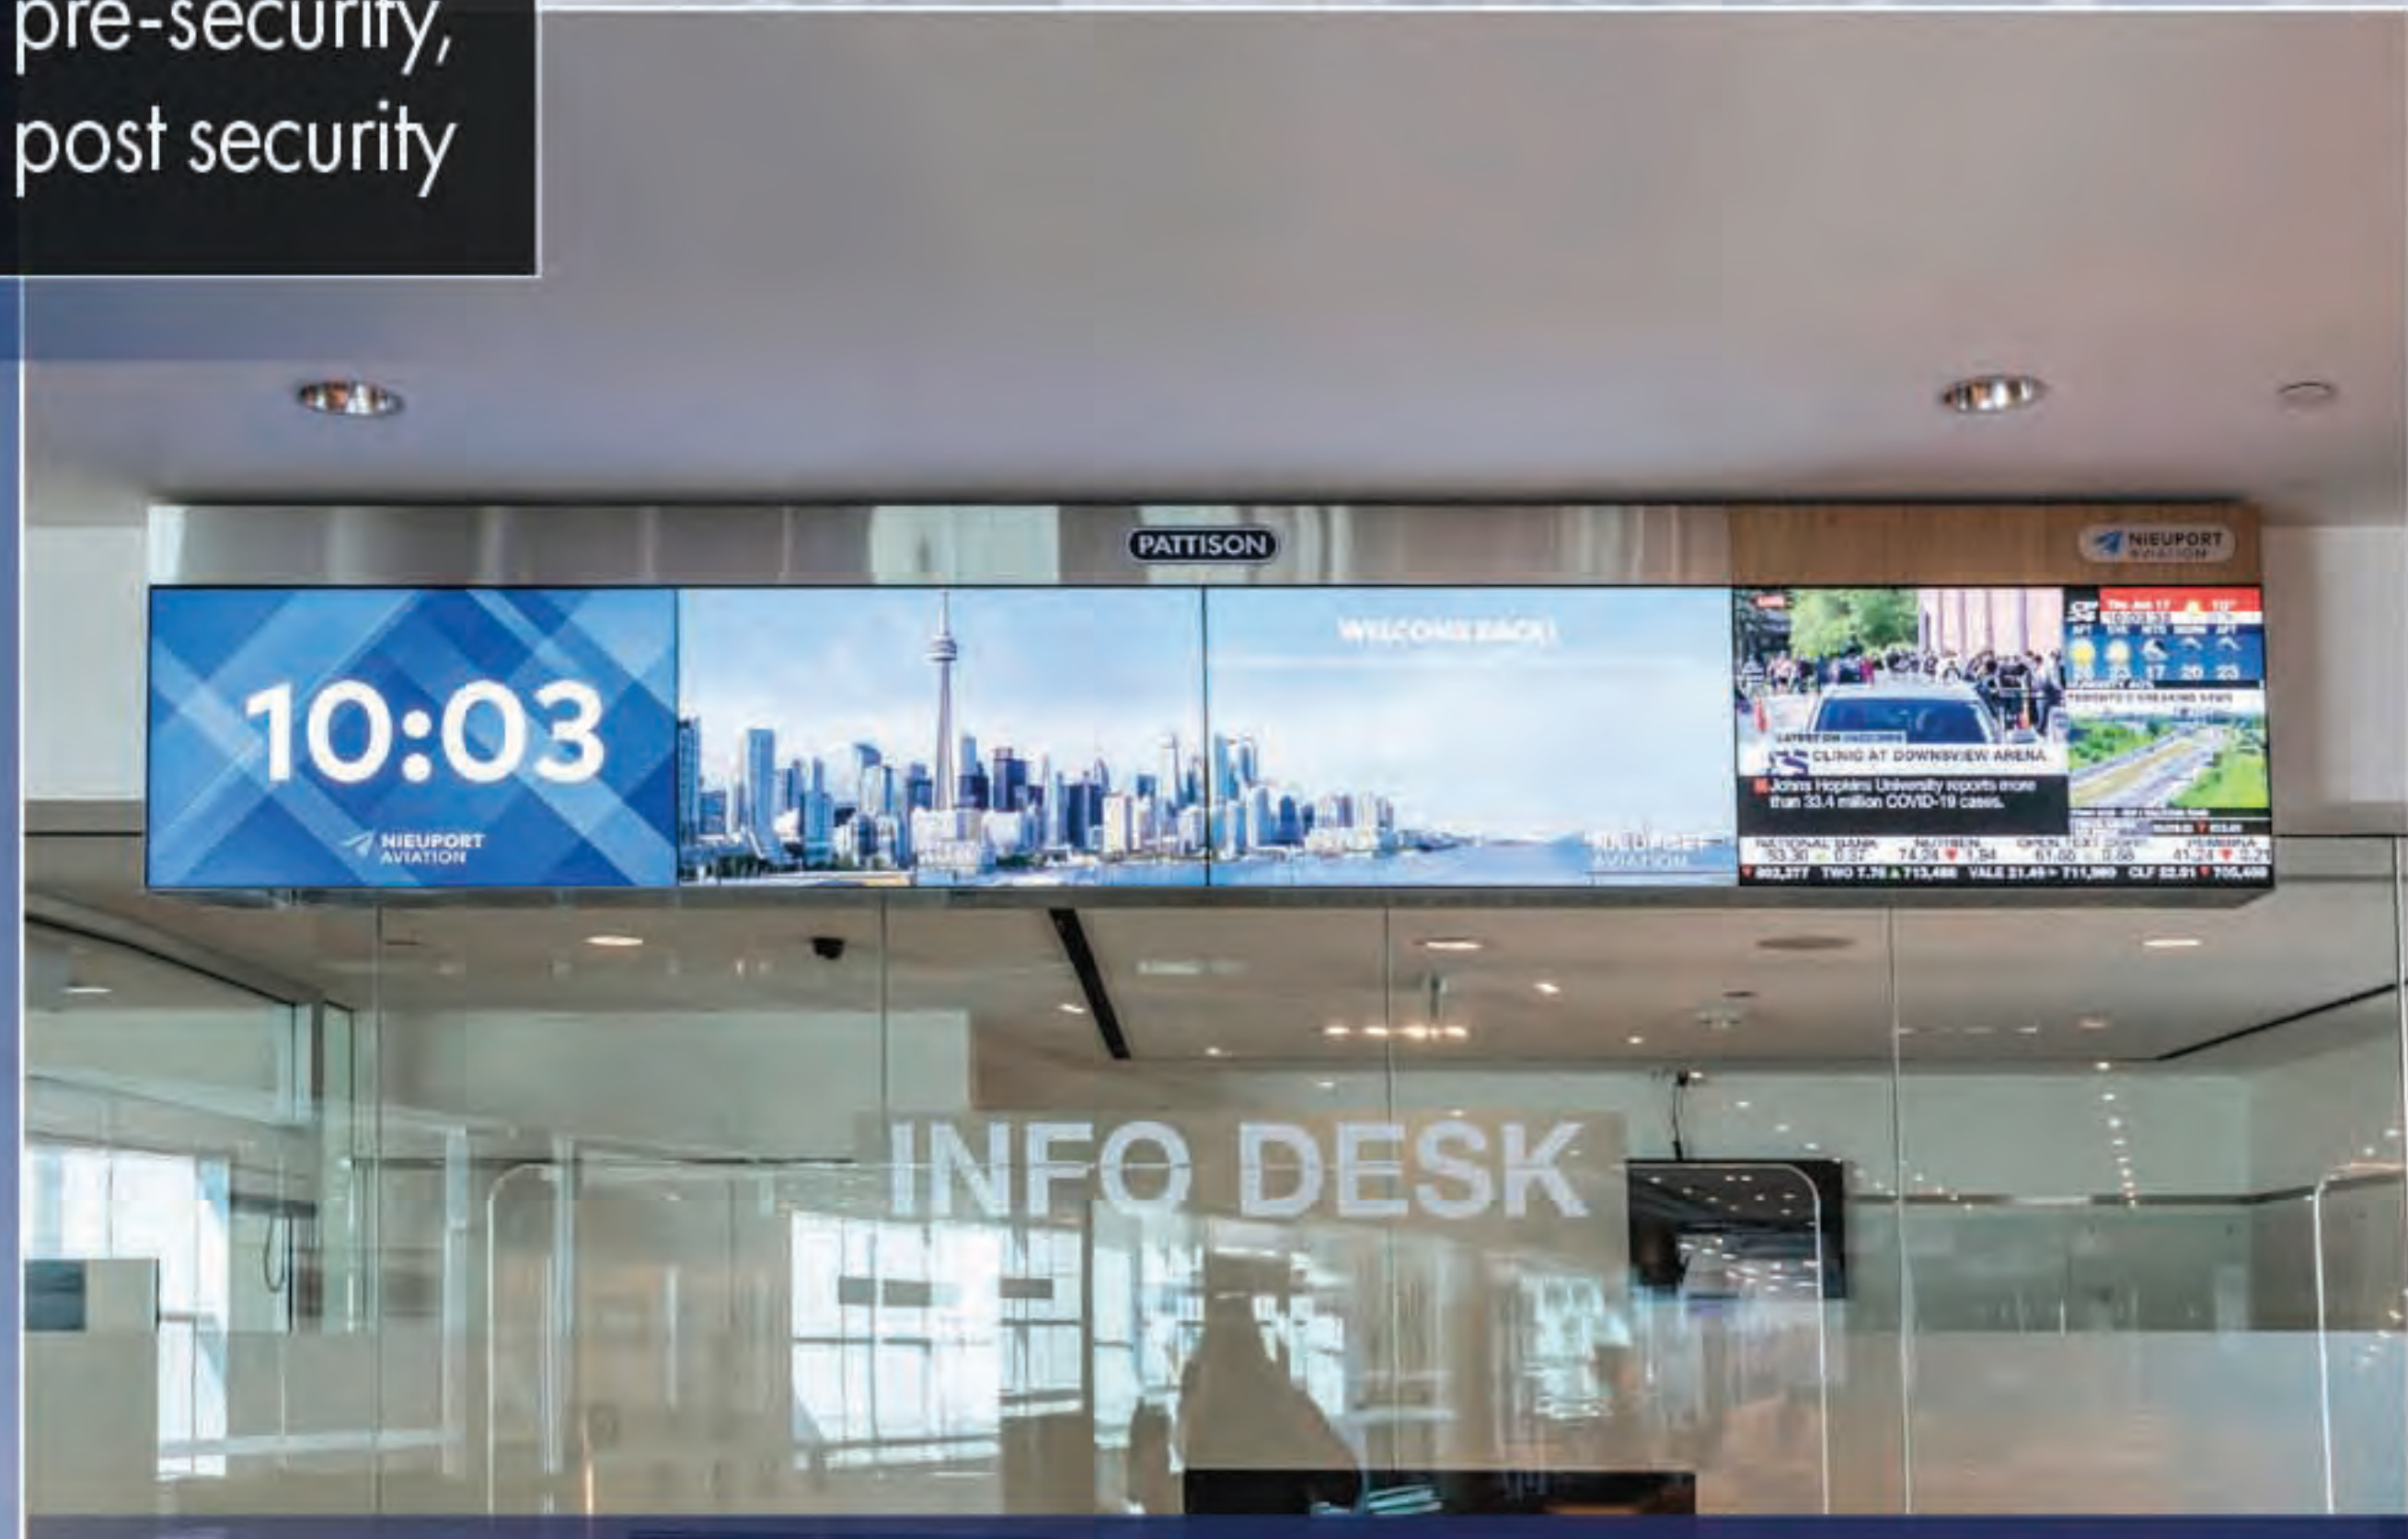

BILLY BISHOP
TORONTO
CITY AIRPORT
PASSENGER
TERMINAL

BBDID001 POST-SECURITY:
AIRPORT DIGITAL INFO DESK DISPLAY

DEPARTURES - DOMESTIC LOUNGE 1 **SCREEN** (SPEC2946)

LOOP LENGTH:

15 second spot on
2 minute loop pre-security,
3 minute loop post security