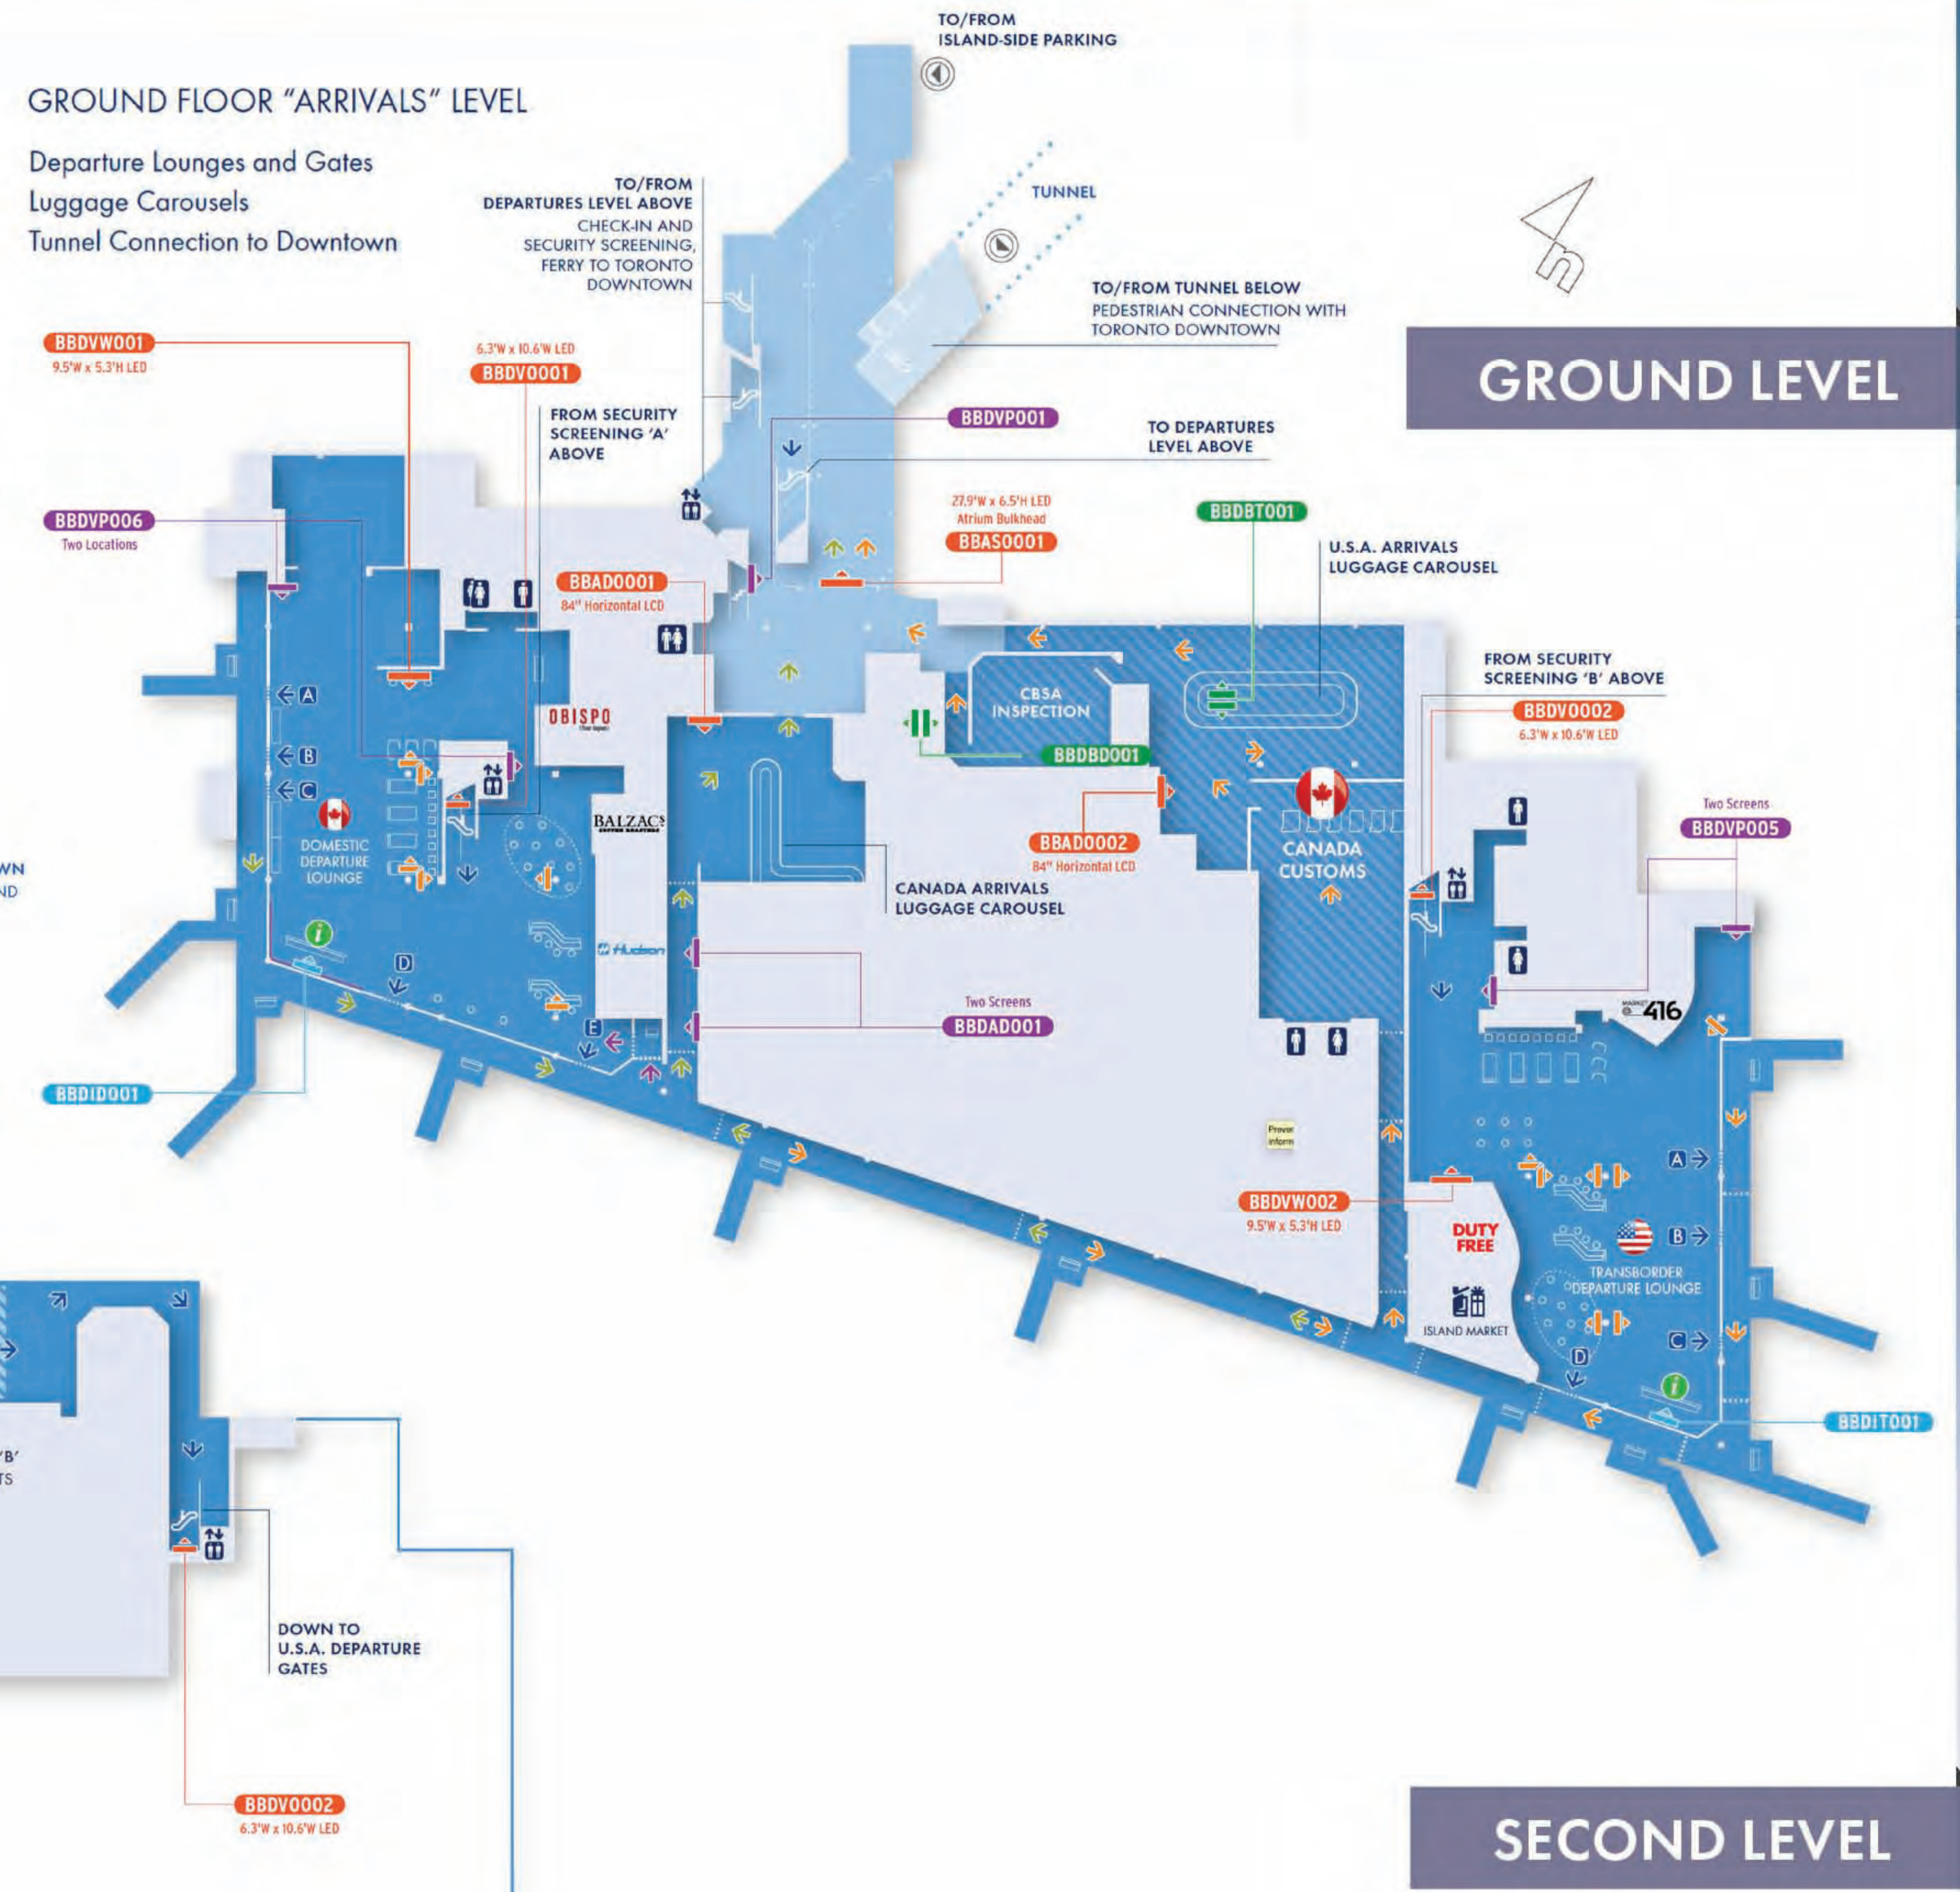

BILLY BISHOP
TORONTO
CITY AIRPORT
PASSENGER
TERMINAL

BBDID001 POST-SECURITY:
AIRPORT DIGITAL INFO DESK DISPLAY

DEPARTURES - DOMESTIC LOUNGE 1 **SCREEN** (SPEC2946)

LOOP LENGTH:

15 second spot on
2 minute loop pre-security,
3 minute loop post security

DOMESTIC ARRIVAL HALLWAY
2 SCREENS @ 75" (SPEC. 1436)

LOOP LENGTH:

15 second spot on
2 minute loop pre-security,
3 minute loop post security

BBDBT001 ARRIVAL: AIRPORT DIGITAL LUGGAGE CAROUSEL

BAGGAGE CLAIM - TRANSBORDER CAROUSEL - **2 SCREENS @ 55" (SPEC. 2977)**

- Airport Digital Spectacular** See Location for Description
- Airport Digital AirPoster** 75" Vertical 4K UHD Screen
- Airport Digital Flight Info Display** 2 x 1 Landscape Matrix (46" LED-LCD Screens)
- Airport Digital Luggage Carousel** 2 x 1 Landscape Matrix (55" LED-LCD Screens)
- Airport Gateway TV Network** **BBDG0001** : Transborder **BBDG0002** : Domestic

GROUND FLOOR "ARRIVALS" LEVEL

Departure Lounges and Gates
Luggage Carousels
Tunnel Connection to Downtown

SECOND FLOOR "DEPARTURES" LEVEL

Check-In Hall
Pre-Board Security
Ferry Connection to Downtown