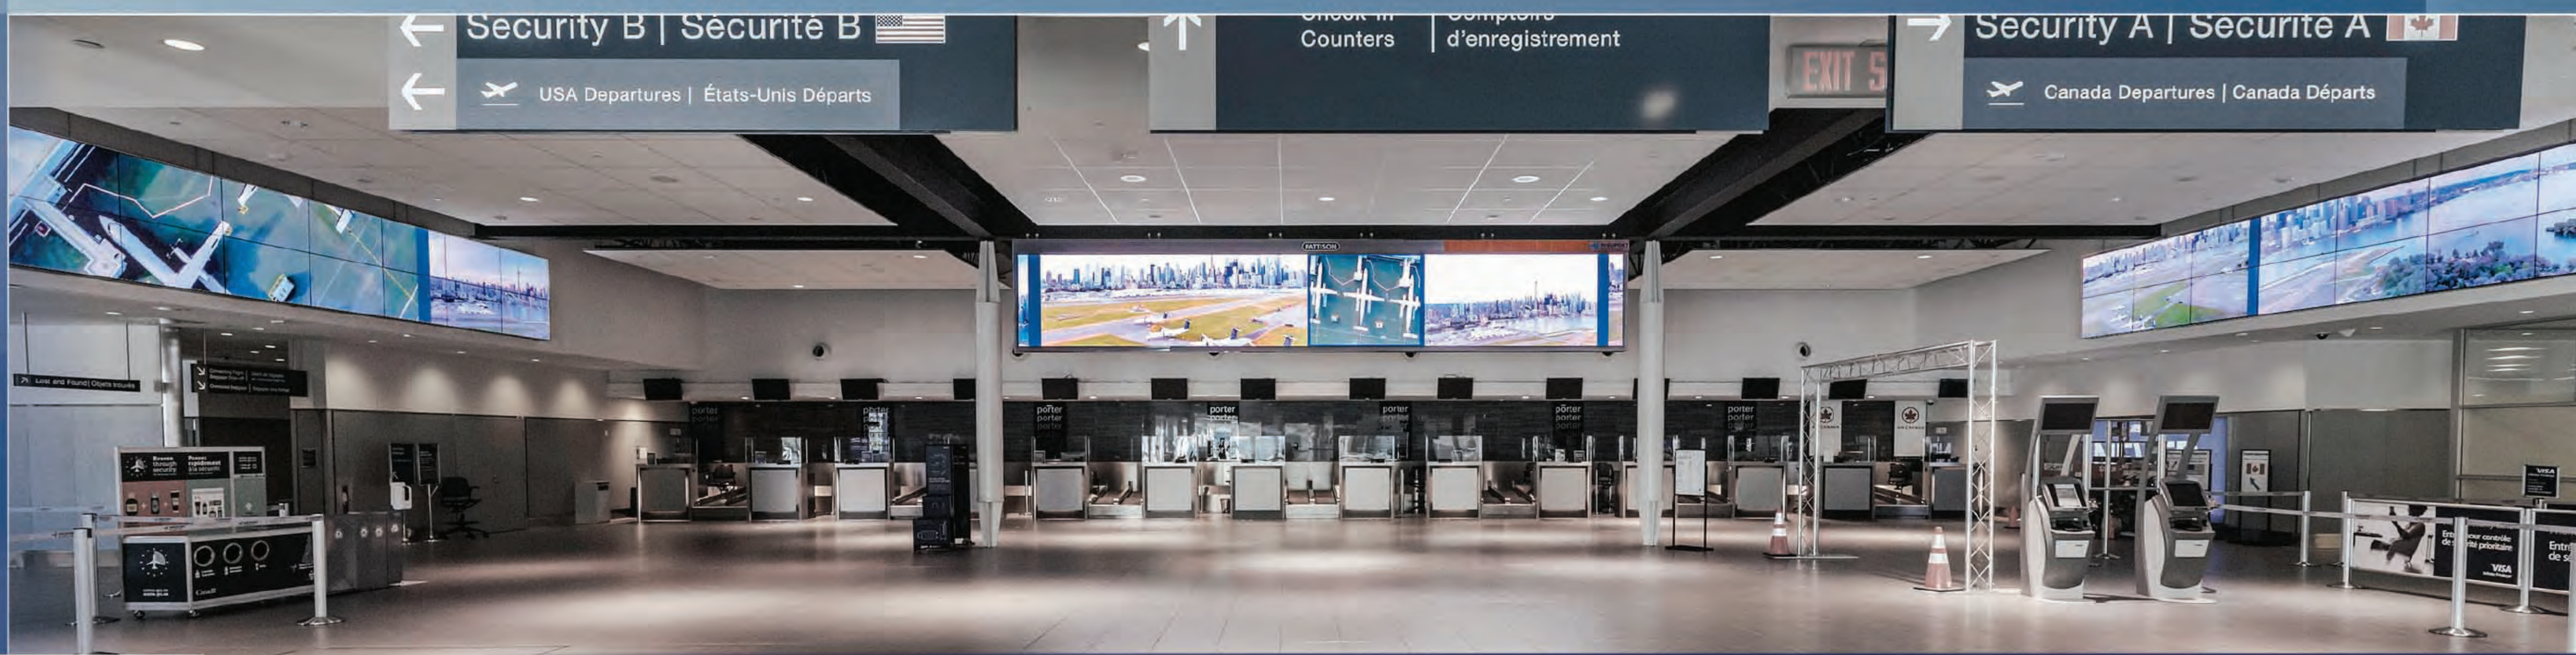

BILLY BISHOP
TORONTO
CITY AIRPORT
PASSENGER
TERMINAL

BBDID001 POST-SECURITY:
AIRPORT DIGITAL INFO DESK DISPLAY

DEPARTURES - DOMESTIC LOUNGE 1 **SCREEN** (SPEC2946)

LOOP LENGTH:

15 second spot on
2 minute loop pre-security,
3 minute loop post security

BILLY BISHOP AIRPORT DIGITAL PACKAGE

BILLY BISHOP
TORONTO
CITY AIRPORT
PASSENGER
TERMINAL

LOOP LENGTH:
15 second spot on
2 minute loop pre-security,
3 minute loop post security

BBDCS001 PRE-SECURITY: AIRPORT DIGITAL SPECTACULAR INFORMATION DISPLAY