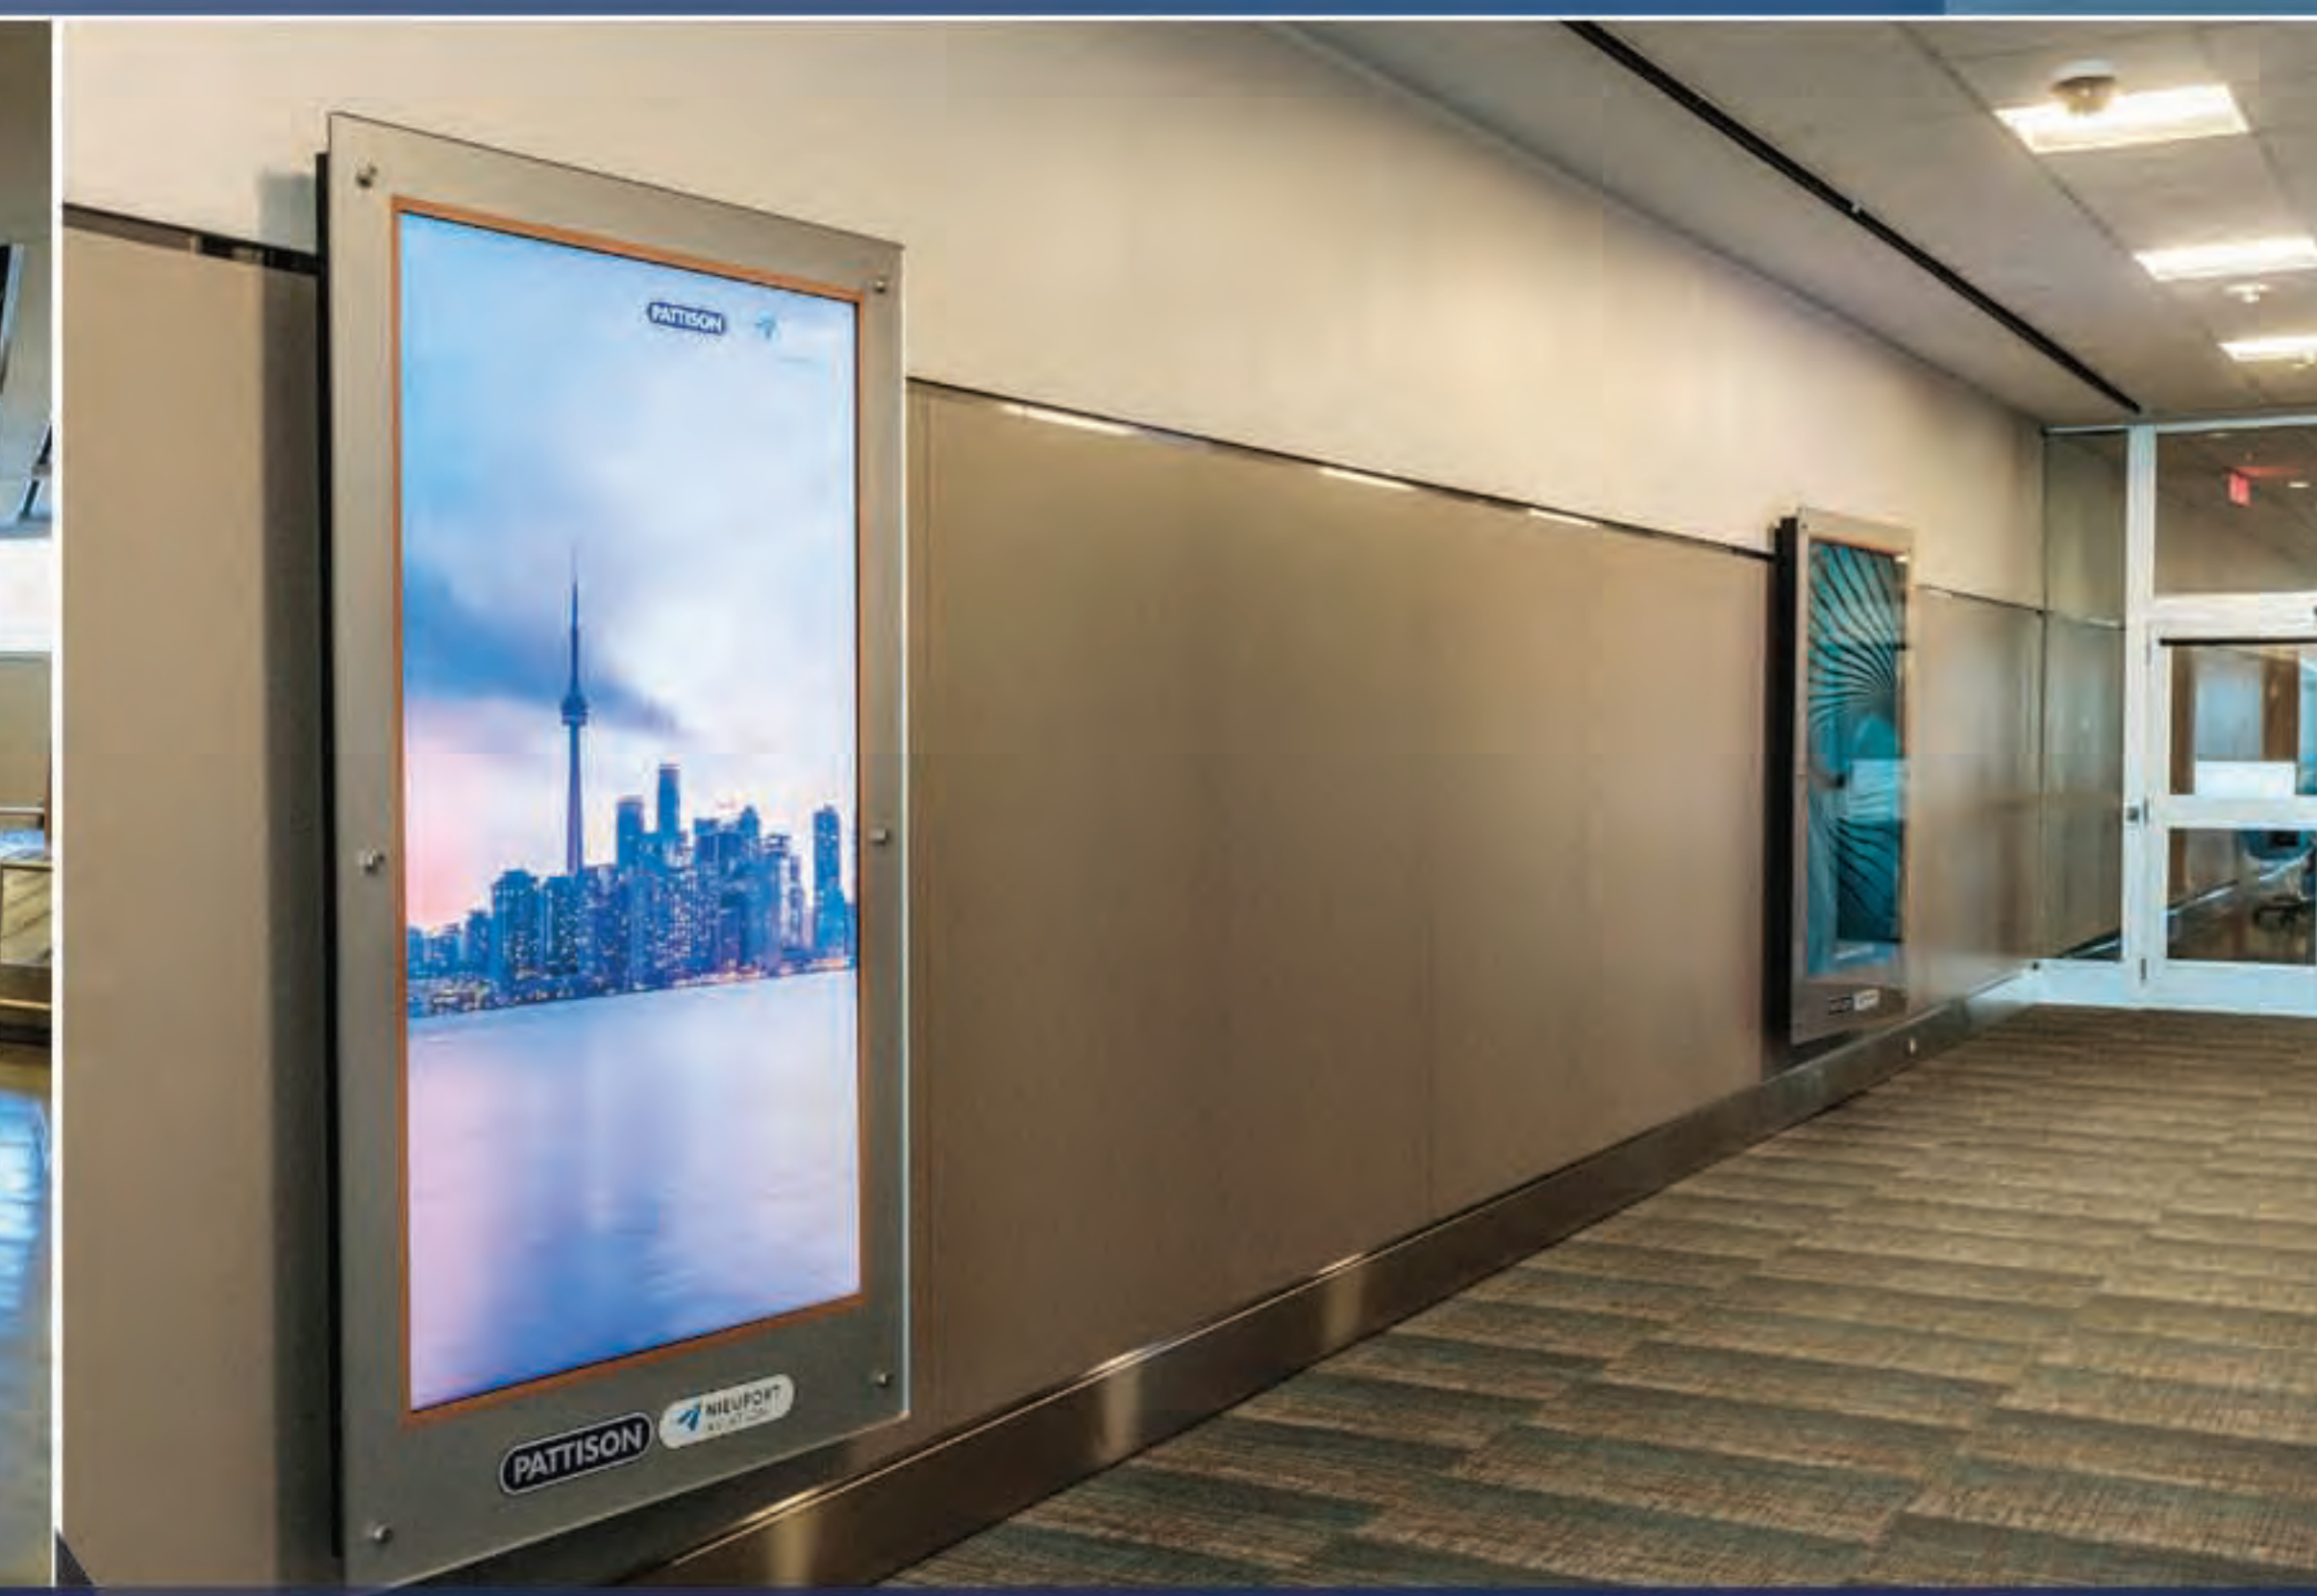

DOMESTIC BAGGAGE CLAIM
1 SCREEN @ 84" LCD (SPEC. 3.26C)

BBAD0002 ARRIVAL:
AIRPORT DIGITAL SPECTACULAR

TRANSBORDER BAGGAGE CLAIM
1 SCREEN @ 84" LCD (SPEC. 3.26C)

BBDAD001 ARRIVAL:
AIRPORT INTERIOR DIGITAL AIRPOSTERS