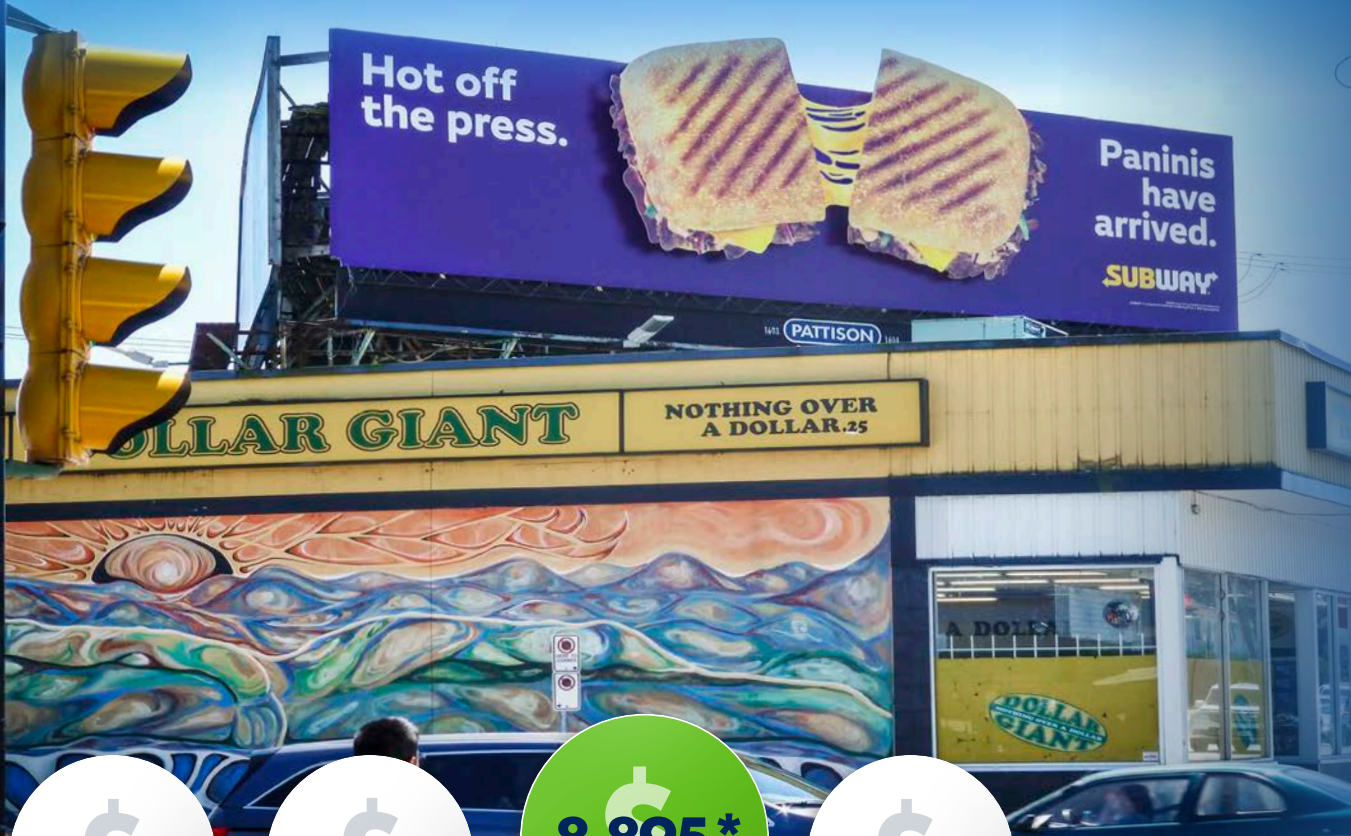

THE INNOVATIVE EDGE

**CLASSIC**  
SUPERBOARD - VA001603

# SUBWAY

## Serves Savory Sights in Burnaby!

### 10' x 44' Superboard Series 10

*Burnaby, British Columbia*

Subway introduces its newest menu item with an eye-catching **Superboard with Extension**. Located east of downtown Vancouver, the campaign delivered unapparelled visibility to pedestrians and drivers heading into the cities of Burnaby, Port Moody, Coquitlam, and Simon Fraser University.